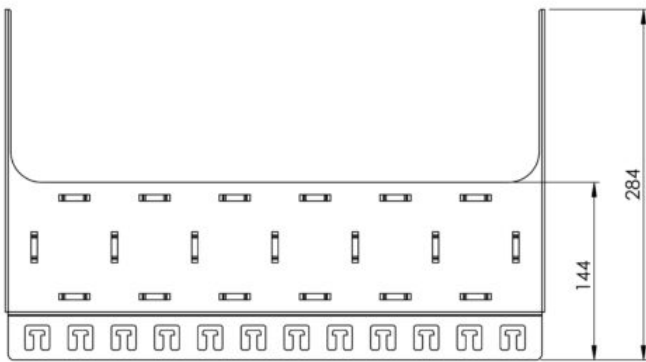

U-Series 2RU Rear Cable Management

Description

Rear cable management for use with the U-Series 2RU Housing.

Applications

- Colocation
- Hyperscale
- Telco

Technical Drawing

Isometric View

Ordering Information

Part Number	Description	Legacy Part Number
FXUCXXBXXX-03YY	UHD Chassis Black 2RU Rear Management UHDIM2U03	UHDIM2U03

Regional Availability

USA	EMEA	INDIA	APAC (excluding India)
+1-866-814-8615 usasales@afllhyperscale.com	+44 1908 441 144 emeasales@afllhyperscale.com	+91 80 46874687 indiasales@afllhyperscale.com	+86 755 2561 3694 apacsales@afllhyperscale.com