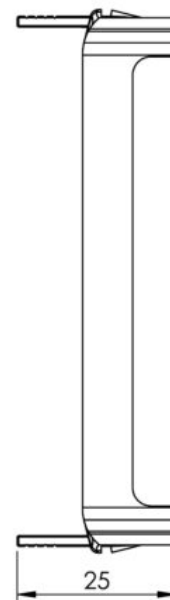

U-Series Blank Cassette

Description

Blank Cassette for use with U-Series Housings.

Technical Drawing

Isometric View

Ordering Information

PART NUMBER	DESCRIPTION	LEGACY PART NUMBER
FXUEXCXXX-01ZZ	UHD Blank Plate Grey 7015 UHDBL01	UHDBL01
FXUEXBXXX-01ZZ	UHD Blank Plate Black	-