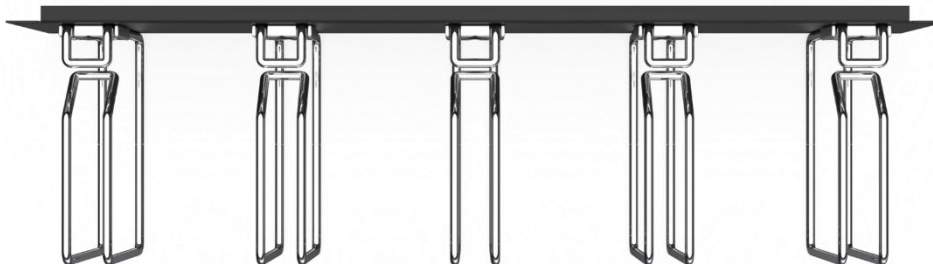

Datasheet

CPM 01

CPM 02

KBM 01/02/03

High end cable management
From Enoc System

By
Sebastian Melin

CPM 01 / 02 Cable panel metal

High end cable management solution with a 19-inch horizontal back panel.
Available in either 1HU or 2HU version.

CPM 01

- 19" 1HU fixing panel. Black RAL 9005.
- 5 pieces of metal cable rings. Zinc treated.
- Cable ring depth 105mm.
- Cable ring height 44mm.

Name	Art No	Ean	E number	WxDxH (mm)	Height units
CPM 01-S	54631	7330701027604	2506379	482x105x44	1HU

CPM 02

- 19" 2HU fixing panel. Black RAL 9005.
- 5 pieces of metal cable rings. Zinc treated.
- Cable ring depth 125mm.
- Cable ring height 88mm.

Name	Art No	Ean	E number	WxDxH (mm)	Height units
CPM 02-S	54632	7330701027611	2506380	482x105x88	2HU

KBM 01 / 02 / 03 Cable ring metal

Cable ring adapted to be applied at the side of the 19-inch profiles or directly on the enclosures corner uprights. For flexible and self-guided cable routing.

Packages containing: