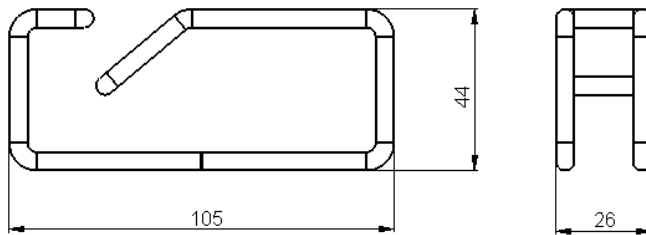

KBM 01 / 02 / 03 Cable ring metal

Cable ring adapted to be applied at the side of the 19-inch profiles or directly on the enclosures corner uprights. For flexible and self-guided cable routing.

Packages containing:

- Cable ring, wire zinc treated
- Cable ring holder, die-cast zinc
- Screw for mounting on the corner upright, (Screw + cage nut for 19" profiles not included)

Name	Art No	Ean	E number	WxDxH (mm)	Packs of
KBM 01	54637	7330701027659	2506381	26x105x44	10pcs