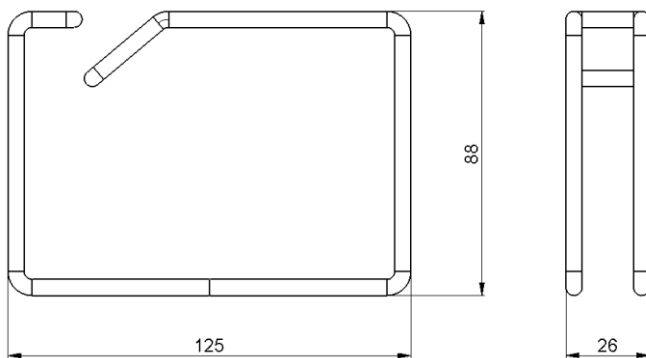

CPM 01

- 19" 1HU fixing panel. Black RAL 9005.
- 5 pieces of metal cable rings. Zinc treated.
- Cable ring depth 105mm.
- Cable ring height 44mm.

Name	Art No	Ean	E number	WxDxH (mm)	Height units
CPM 01-S	54631	7330701027604	2506379	482x105x44	1HU

CPM 02

- 19" 2HU fixing panel. Black RAL 9005.
- 5 pieces of metal cable rings. Zinc treated.
- Cable ring depth 125mm.
- Cable ring height 88mm.

Name	Art No	Ean	E number	WxDxH (mm)	Height units
CPM 02-S	54632	7330701027611	2506380	482x105x88	2HU

KBM 01 / 02 / 03 Cable ring metal

Cable ring adapted to be applied at the side of the 19-inch profiles or directly on the enclosures corner uprights. For flexible and self-guided cable routing.

Packages containing:

- Cable ring, wire zinc treated
- Cable ring holder, die-cast zinc
- Screw for mounting on the corner upright, (Screw + cage nut for 19" profiles not included)

Name	Art No	Ean	E number	WxDxH (mm)	Packs of
KBM 01	54637	7330701027659	2506381	26x105x44	10pcs