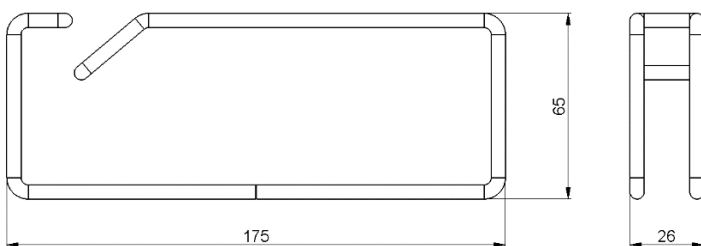

Name	Art No	Ean	E number	WxDxH (mm)	Packs of
KBM 03	54639	7330701027673	2506383	26x175x65	10pcs