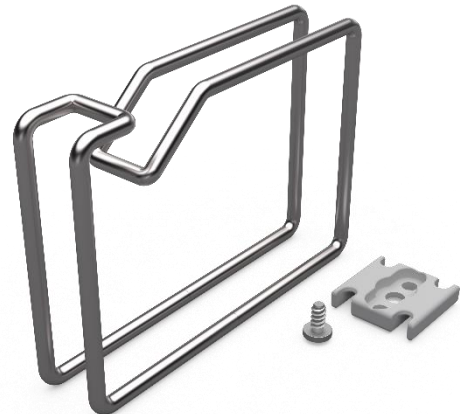

CPM 01

- 19" 1HU fixing panel. Black RAL 9005.
- 5 pieces of metal cable rings. Zinc treated.
- Cable ring depth 105mm.
- Cable ring height 44mm.

Name	Art No	Ean	E number	WxDxH (mm)	Height units
CPM 01-S	54631	7330701027604	2506379	482x105x44	1HU

CPM 02

- 19" 2HU fixing panel. Black RAL 9005.
- 5 pieces of metal cable rings. Zinc treated.
- Cable ring depth 125mm.
- Cable ring height 88mm.

Name	Art No	Ean	E number	WxDxH (mm)	Height units
CPM 02-S	54632	7330701027611	2506380	482x105x88	2HU

KBM 01 / 02 / 03 Cable ring metal

Cable ring adapted to be applied at the side of the 19-inch profiles or directly on the enclosures corner uprights. For flexible and self-guided cable routing.

Packages containing:

- Cable ring, wire zinc treated
- Cable ring holder, die-cast zinc
- Screw for mounting on the corner upright, (Screw + cage nut for 19" profiles not included)

Name	Art No	Ean	E number	WxDxH (mm)	Packs of
KBM 01	54637	7330701027659	2506381	26x105x44	10pcs