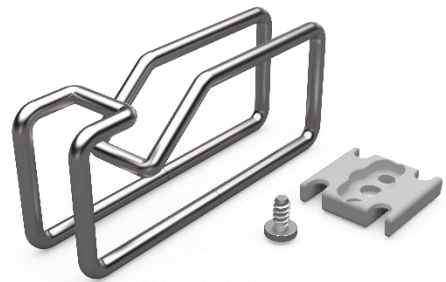

CPM 01

- 19" 1HU fixing panel. Black RAL 9005.
- 5 pieces of metal cable rings. Zinc treated.
- Cable ring depth 105mm.
- Cable ring height 44mm.

Name	Art No	Ean	E number	WxDxH (mm)	Height units
CPM 01-S	54631	7330701027604	2506379	482x105x44	1HU

CPM 02

- 19" 2HU fixing panel. Black RAL 9005.
- 5 pieces of metal cable rings. Zinc treated.
- Cable ring depth 125mm.
- Cable ring height 88mm.

Name	Art No	Ean	E number	WxDxH (mm)	Height units
CPM 02-S	54632	7330701027611	2506380	482x105x88	2HU

KBM 01 / 02 / 03 Cable ring metal

Cable ring adapted to be applied at the side of the 19-inch profiles or directly on the enclosures corner uprights. For flexible and self-guided cable routing.

Packages containing:

- Cable ring, wire zinc treated
- Cable ring holder, die-cast zinc
- Screw for mounting on the corner upright, (Screw + cage nut for 19" profiles not included)

Name	Art No	Ean	E number	WxDxH (mm)	Packs of
KBM 01	54637	7330701027659	2506381	26x105x44	10pcs