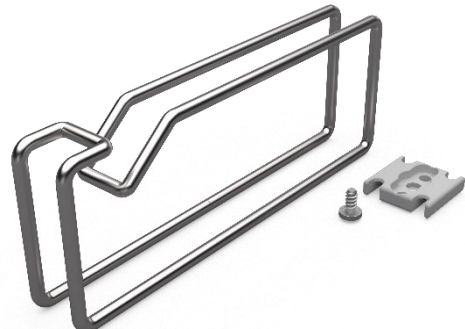

Name	Art No	Ean	E number	WxDxH (mm)	Packs of
KBM 03	54639	7330701027673	2506383	26x175x65	10pcs