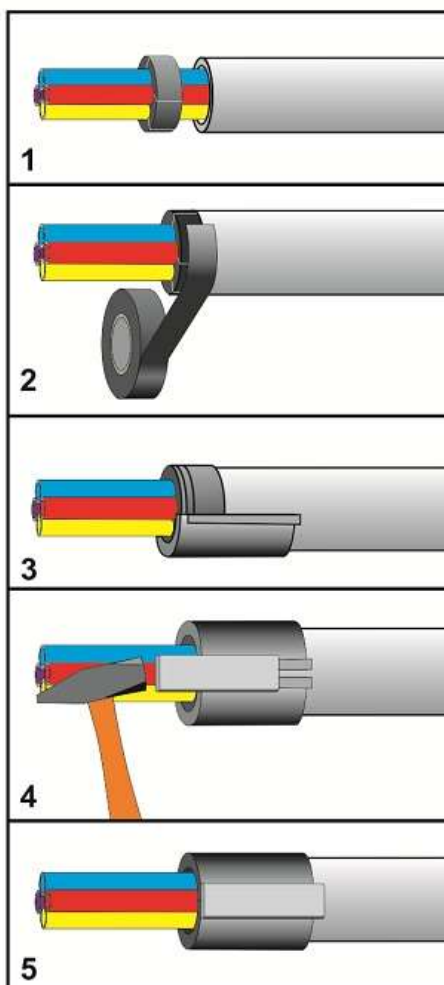

### Features

- Gas and watertight  $\geq 0,25$  bar
- Suitable for retrofitting
- Easy installation
- Slim design
- Includes cores of the recesses
- Other versions available upon request

### Specifications

Plastic scales	glassfibre reinforced
Closing key	glassfibre reinforced
Sealing plug	EPDM
Sealing	up to 0,25 bar
Pull-out force duct seal vs duct	$\geq 1000N$

#### Contents

- Plastic scales (2 items)
- Closing keys (2 items)
- Synthetic rubber plug for cavity shapes (1 item)
- Illustrated installation instructions

### Divisible Duct Seal