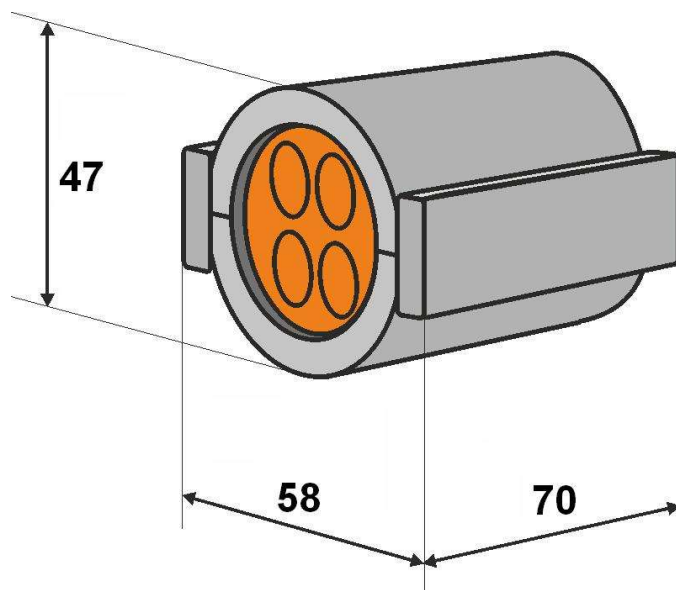

## Divisible duct seals 40mm

**FILO**form

Suitable for gas and watertight sealing of 40mm HDPE ducts, which contain mini ducts and / or (fibre optic) cables. The modular system will guarantee easy installation of various different cable and duct configurations. Our system is divisible so can be applied at installation or afterwards. The rubber inserts can be custom designed for your specific needs and configuration and will contain (temporary) blind plugs to make the system more flexible at the installation site.

### Features

- Gas and watertight  $\geq 0,25$  bar
- Suitable for retrofitting
- Easy installation
- Slim design
- Includes cores of the recesses
- Other versions available upon request

### Specifications

Plastic scales	glassfibre reinforced
Closing key	glassfibre reinforced
Sealing plug	EPDM
Sealing	up to 0,25 bar
Pull-out force duct seal vs duct	$\geq 1000N$