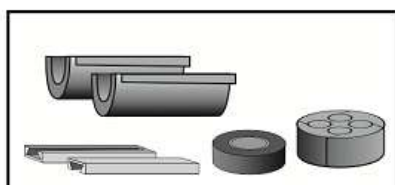

Divisible duct seals 40mm

More info

Contents

- Plastic scales (2 items)
- Closing keys (2 items)
- Synthetic rubber plug for cavity shapes (1 item)
- Illustrated installation instructions

Divisible Duct Seal