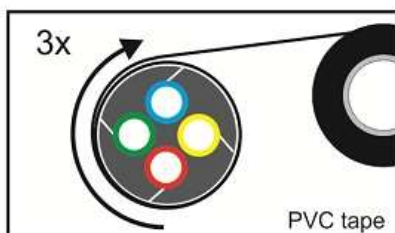

Divisible duct seals 40mm

More info

Contents

- Plastic scales (2 items)
- Closing keys (2 items)
- Synthetic rubber plug for cavity shapes (1 item)
- Illustrated installation instructions

Divisible Duct Seal