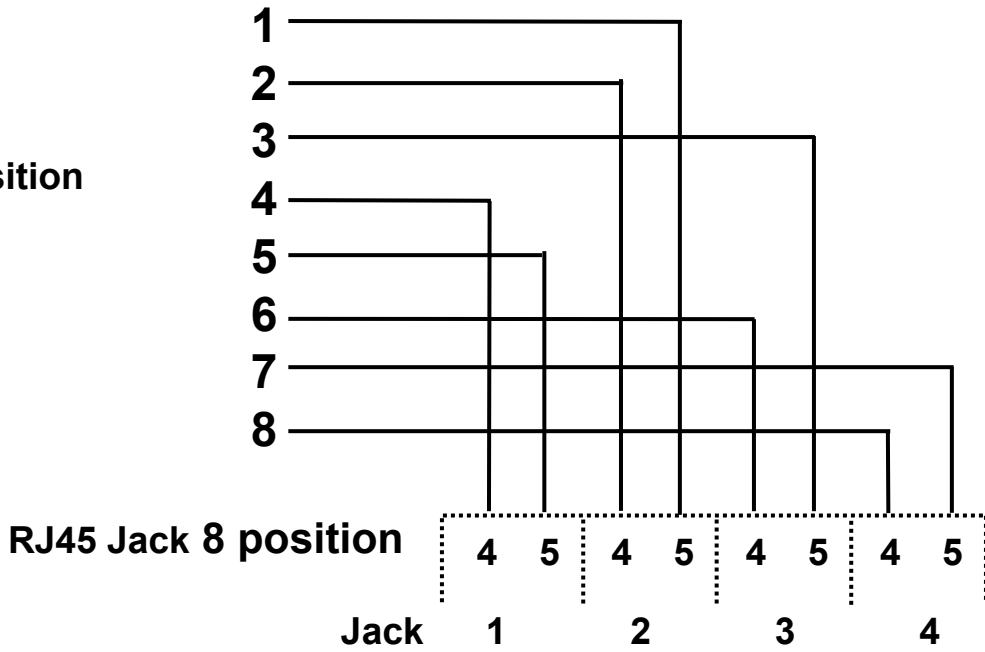

ADP- S

Plug 8 position
RJ45

100mm cable

White color