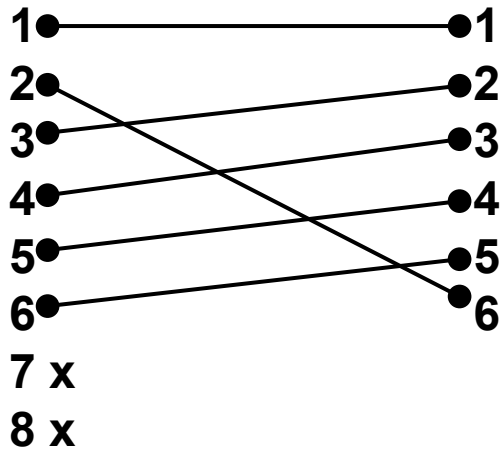

ADP- B

Plug 8 position
RJ45

Jack 6 position
RJ11

100mm cable

White color