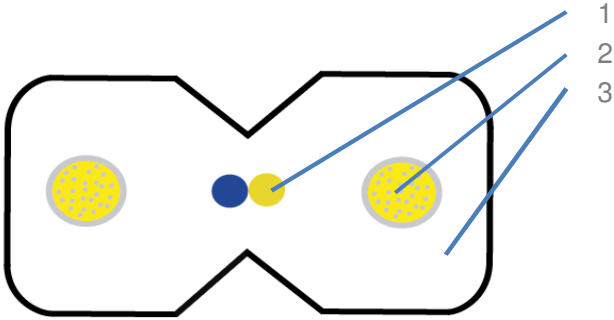

## Cable construction and colour code

MDIC Dca

Version: PM-M11J15

Indoor FO drop cable with easy fibre access

### Description:

- 1 Optical fibres
- 2 Longitudinal non-metallic strength members
- 3 Outer sheath

##### Group 1

- 1 Blue
- 2 Yellow

Outer sheath White