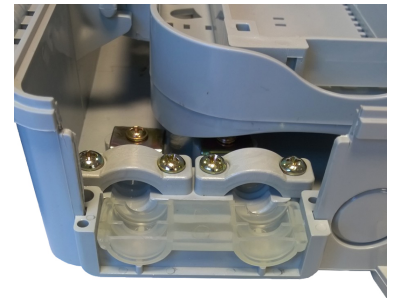

W35 Indoor/Outdoor Lockable Wall Box - up to 12 Fibers SC Simplex or LC Duplex Adaptor

This Lockable IP65 distribution box is supplied loaded or unloaded and offers the ability to terminate up to 12 Fibers SC Simplex or LC Duplex adapter housed in a strong robust ABS enclosure for indoor and outdoor applications. An internal detachable tray provides a neat and tidy solution for housing 12 SC simplex and LC duplex connections and splices.

The box has 12 patch cord exit points and up to 2 cable entry points which maintain the IP65 rating. Integrated cable tie points are included to secure incoming cables. A locking feature for the door adds extra security when positioned in un-secure area

FEATURES/BENEFITS

- IP 65 Rating for external use
- Lockable door for added security
- Integrated cable tie points for securing incoming cable
- Up to 12 splice SC Simplex or LC Duplex connection points
- Removable splice tray for easy installation
- Accepts loose tube, distribution and pre-terminated cables
- Integrated bend radius protection
- Sealing glands for up to 12 exiting cables + 2 x 6.5mm- 13mm incoming cable
- Removable door for ease of installation
- Supplied with 12 heatshrink splice protectors
- Supplied with transit tubing
- Supplied with wall fixings and tie wraps
- ROHS, REACH & SvHC compliant

SPECIFICATIONS

ELEMENT	CHARACTERISTIC
Height (mm)	235
Width (mm)	205
Depth (mm)	60
Net weight (kg)	0.9
Suitable for adapter type	SC Simplex
Number of ports	12
Cable entry	2
Material	ABS
Colour	Grey RAL 7035
Operating temperature (°C)	-40 to +60
Designed in accordance with	TIA/EIA 568.C, ISO/IEC 11801, EN50173, IEC60304, IEC61754,
Compliant to	RoHS, Reach/SVHC