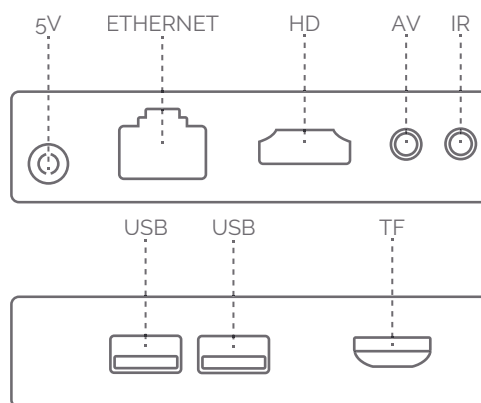

EK HOTEL TV

STB IP BASIC

IPTV receiver for EK HOTEL TV system

- ✓ EK HOTEL TV system receiver
- ✓ EK application for operation in hospitality environments and digital signage
- ✓ 4K / HD
- ✓ H264 / H265
- ✓ Wifi
- ✓ ARM Cortex-A53 CPU / GPU
- ✓ Mali-450MP
- ✓ 2Gb RAM / 16Gb ROM
- ✓ 2 USB 2.0 ports
- ✓ 1 HDMI connector
- ✓ 1 RJ45 port
- ✓ 1 AV connector
- ✓ External accessory for sensor
- ✓ infrared
- ✓ Wall mount accessory

Ek

EKSELANS BY ITS

STB IP BASIC

CONNECTIONS

RECEIVER COMPATIBLE WITH EK HOTEL TV BASIC

For more information consult the EK HOTEL TV BASIC datasheet

TECHNICAL TABLE

REFERENCE	STB IP BASIC
Code	180012
General	Core: 2.0GHz,Quad Core CPU: ARM Cortex-A53 GPU: Mali-450MP Max. Extended capacity: 64G RAM: 2Gb RAM Type: DDR3 ROM: 16Gb
Formats	Audio formats: AAC,FLAC,MP3,OGG,RM Decoding formats: H.264,H.265,HD MPEG4,RealVideo8/9/10 Images: BMP,GIF,JPEG,TIFF Video: 1080P,4K x 2K,DAT,MKV,MOV,MP4,MPEG,MVC,RM,VC-1 Supports Surround Sound 5.1
Connectors	HDMI 2.0 AV RJ45 Tarjeta TF USB2.0 Puerto RJ 45 WiFi
Power supply	External power supply 5Vdc
Accessories	Remote control Infrared extender Wall bracket HDMI cable

Application example