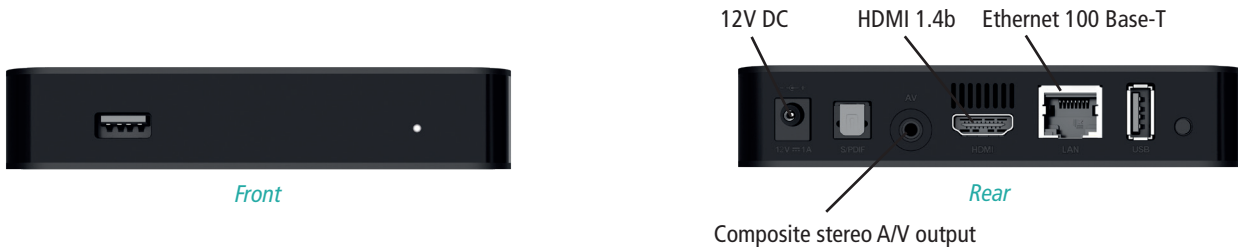

Chipset	BCM75839
Processor	MIPS 4KE Dual Core CPU 750 MHz
Performance	2000 DMIPS
RAM	512 MB
Flash memory	512 MB
Operating system	Linux 3.3
Built-in Media Portal with WebKit-based IPTV-functionality	HTTP 1.1, HTML 4.01 XHTML 1.0/1.1; DOM 1, 2, 3, CSS 1, 2, 3; XML 1.0, XSLT 1.0, XPath 1.0 ; SOAP 1.1; JavaScript ECMA-262, revision 5; Media JavaScript API; C layer SDK
Interfaces	HDMI 1.4b output Composite stereo A/V output Ethernet 100 Base-T
Sources of media content	PC and NAS in local network Stream media protocols (RTSP, RTP, UDP, IGMP, HTTP)
Audio codecs	MPEG-1 layer I/II/III, AAC-LC, HE-AAC v1, HE-AAC v2, Dolby Digital
Audio formats	MP3, MPA, M4A, Ogg, WAV
Video modes	1080i, 1080p, 720p, 576p, PAL, NTSC
Video codecs	MPEG-1/2, MPEG-4, H.264/AVC HP@L4.2, H.265/HEVC Main and Main10 profile up to 1080p at 60 fps, XviD, 3D video support
Video containers	MKV, MPEG-TS, MPEG-PS, M2TS, VOB, AVI, MOV, MP4, ASF, QT
Image formats	JPEG, PNG, BMP, GIF, RAW
Subtitles	txt sub, DVB, WebVtt, PGS, Ass/Ssa, Srt, Sub, Closed captions
Playlist formats	M3U
Width/depth/height:	132/87/26 mm
Weight:	144 g