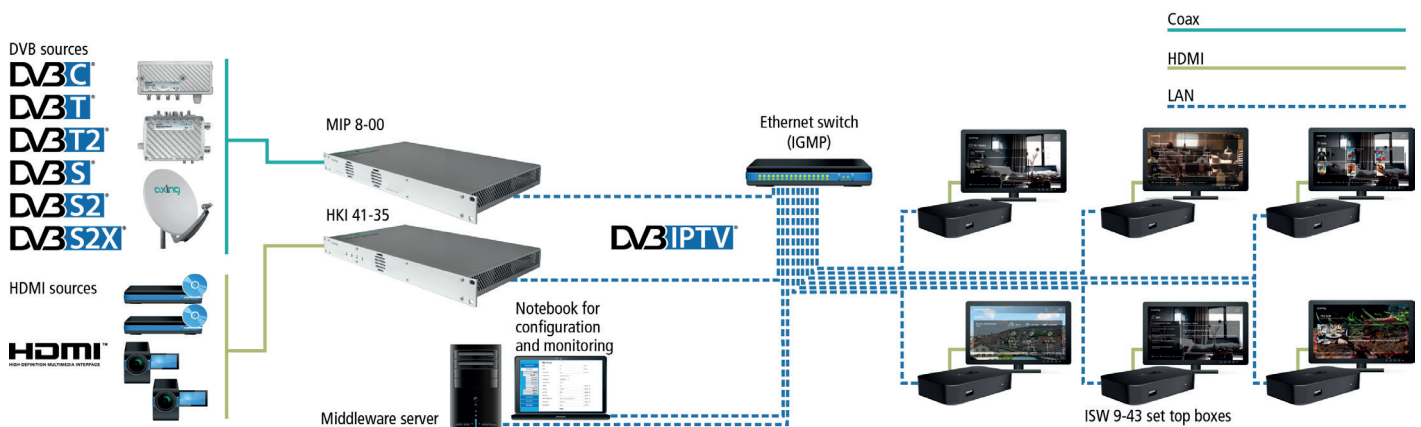

ISW 9-43 Set-Top-Box

The ISW 9-43 Set-Top-Box is used to provide interactive TV services delivered over IP-based networks (IPTV).

- ✓ Fast and powerful media processor MIPS 4KE
Dual Core CPU 750Mhz and Chipset BCM75839
- ✓ RAM of 512 Mb
- ✓ Highest video and sound quality with HDMI 1.4b
- ✓ Playback of video and audio content of all widespread formats and definitions broadcast over local network
- ✓ H.265/HEVC
- ✓ Main and Main10 profile up to 1080p at 60 fps

Scope of delivery:

- ✓ ISW 9-43 Set-Top Box
- ✓ User manual
- ✓ Power adapter 12 V 1 A
- ✓ Remote control programmable
- ✓ 2 AAA batteries

Available devices:

- ISW 9-43 Set-top box for IPTVSolutions
Can be used with standard TVs with HDMI input
H.265/HEVC
HDMI-1.4b output
Composite stereo A/V output
Ethernet 100 Mbps